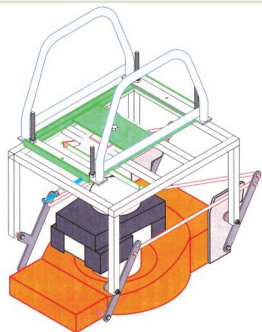

New Mower Frame Design

This season we will be offering a new style of mower frame. This unit is designed to be center hung and not "off-set" like the older version. This style requires minimal leveling once the mower is set. It is designed with a crank system to allow you to move the mower up or down depending on the size of your plants and eliminates having to level it each time you hang it!